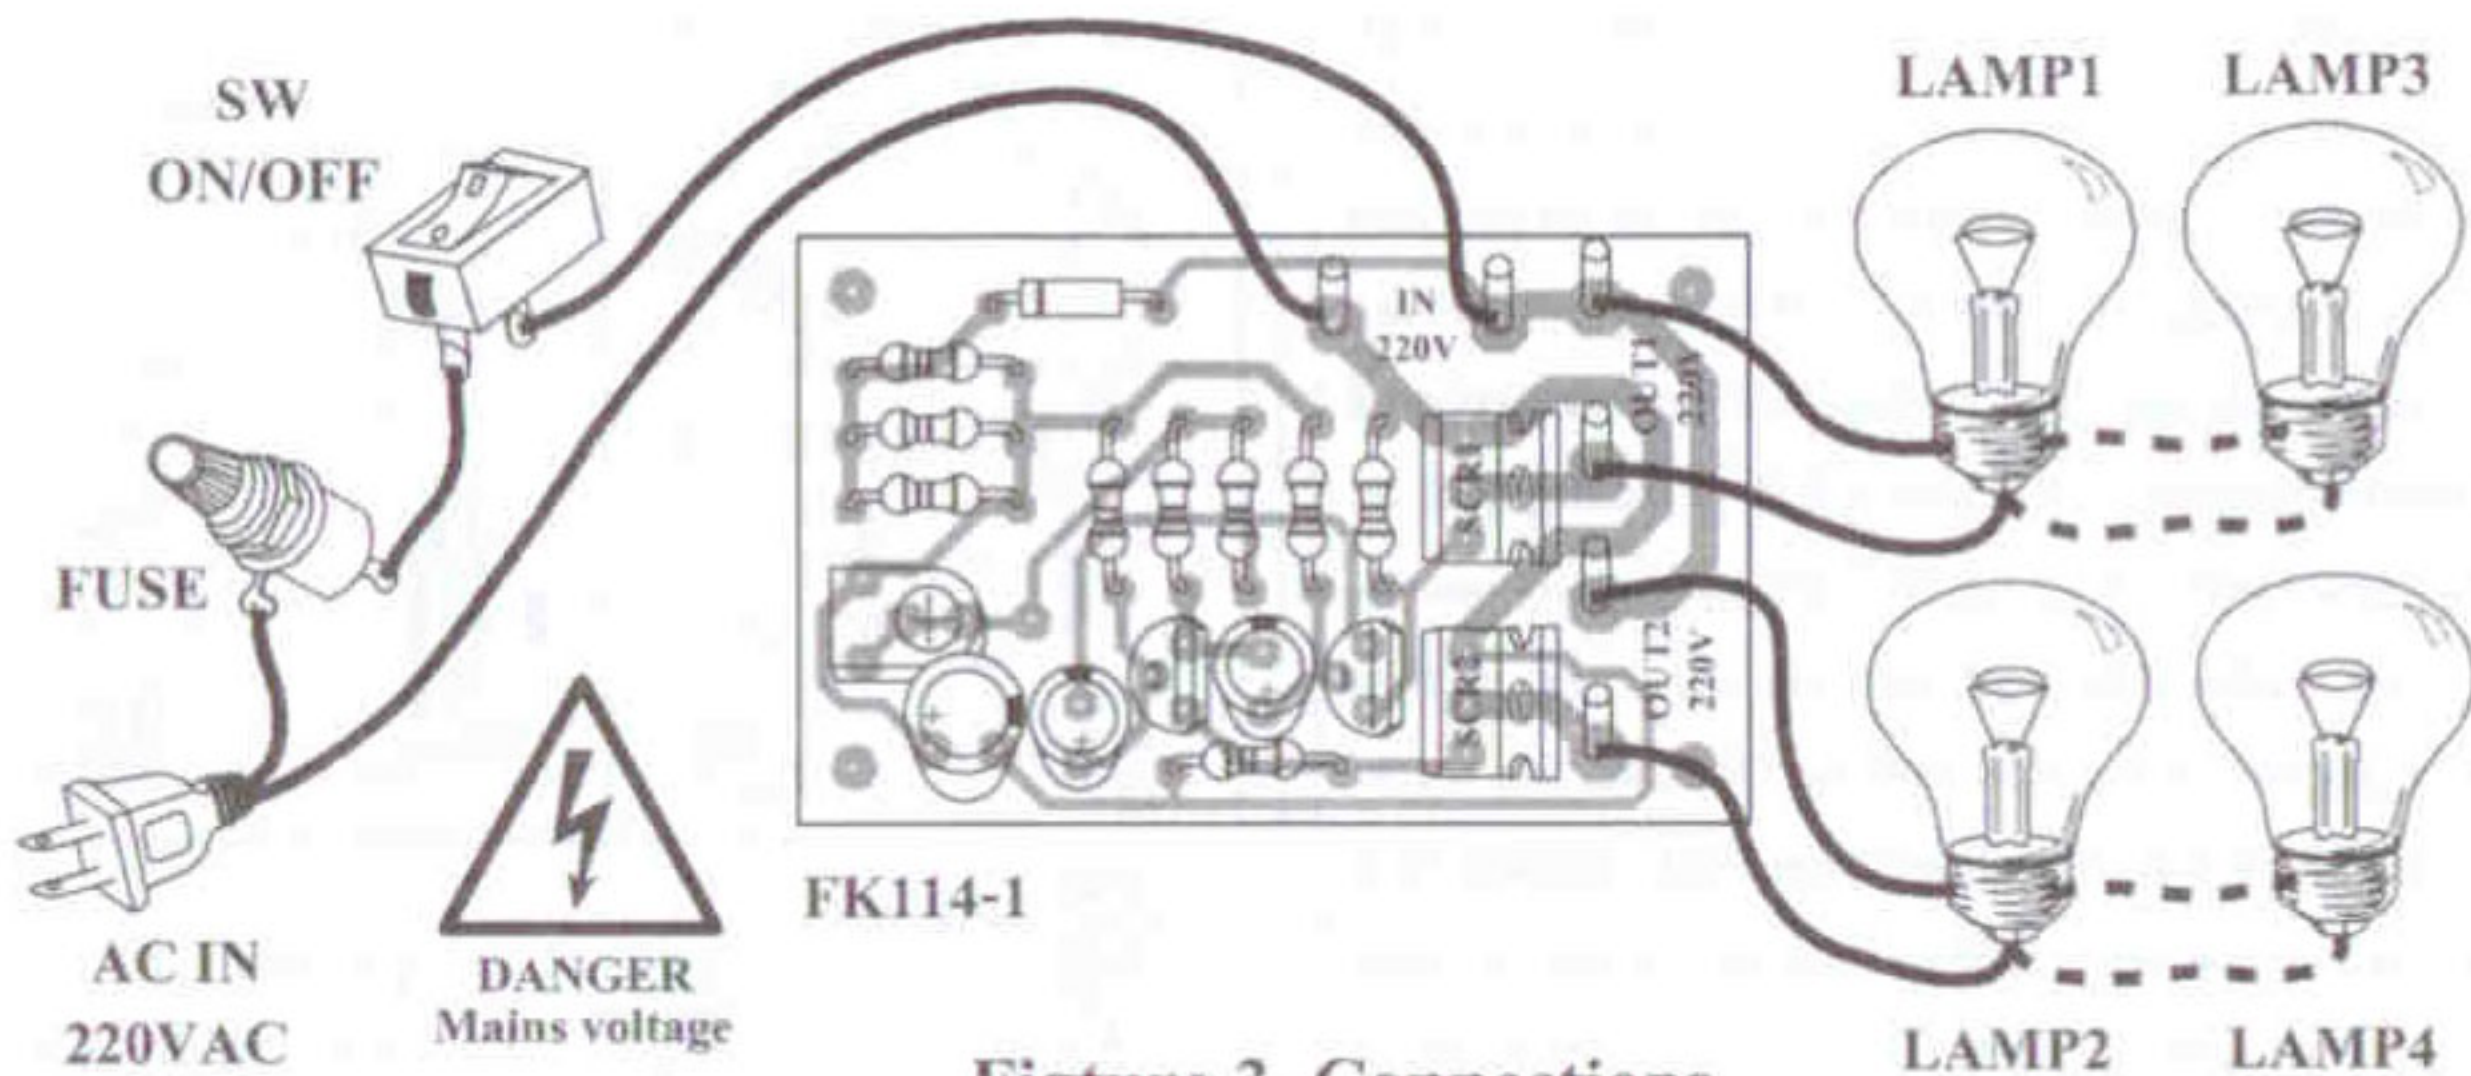

Figure 2. The AC flasher 2 CH. 1,400W. circuit

Figure 3. Connections

**NOTE:**

FUTURE BOX FB03 is suitable for this kit.

NEW KIT SET 

CODE FK	DESCRIPTION	POWER
271	LIGHT ACTIVATE ALARM (COCK VOICE) WITH SPEAKER	3VDC
272	SPACE GUN 3 TONE WITH SPEAKER	9VDC