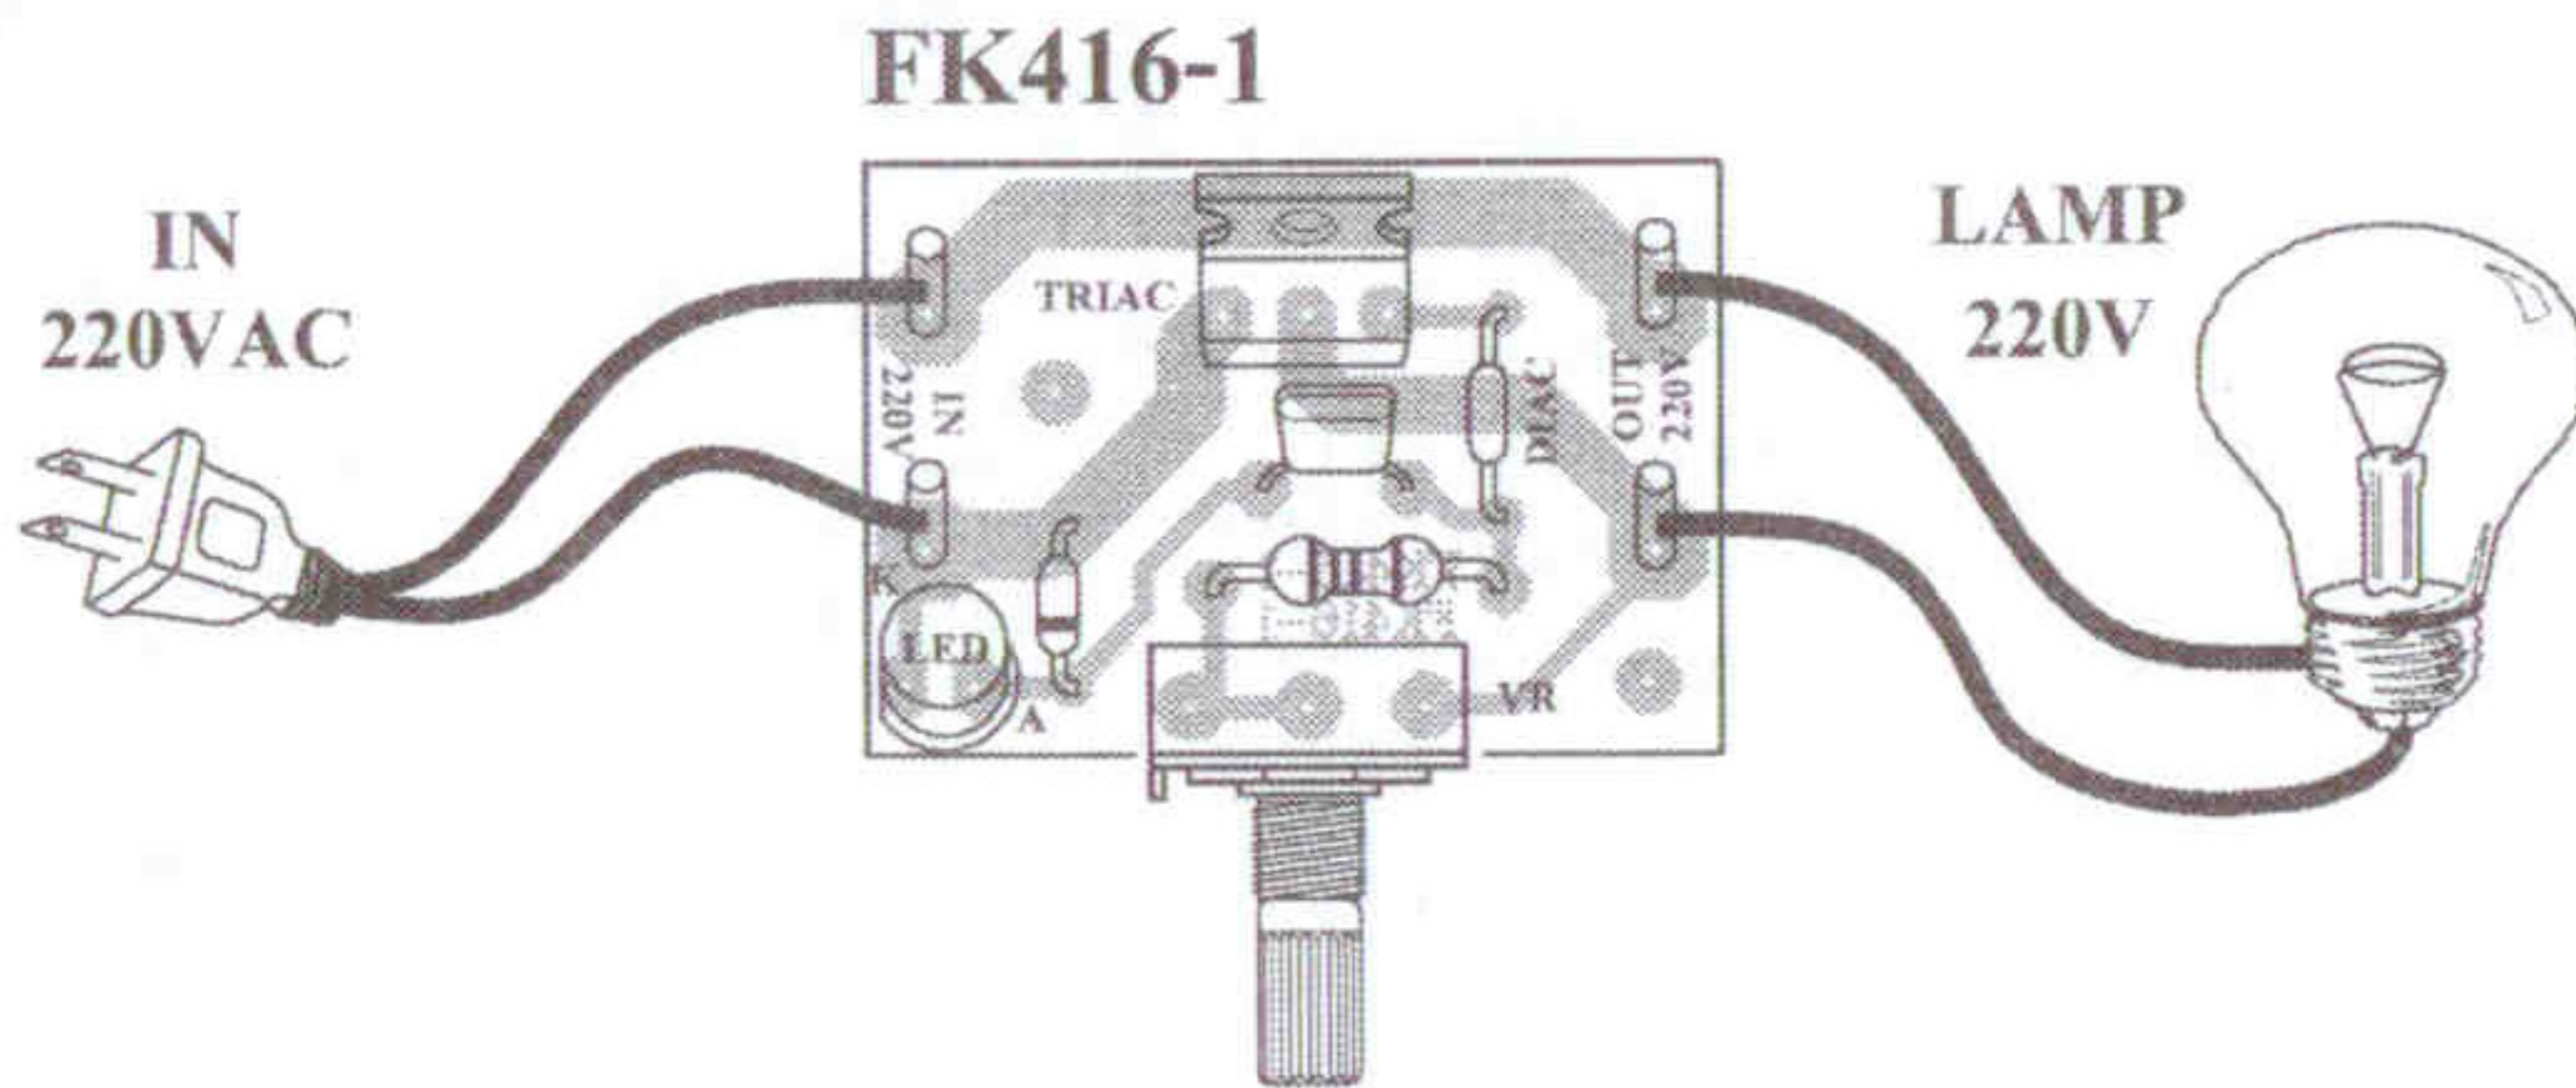

Figure 2. The light dimmer 1000 watt circuit

Figure 5. Connections

**NOTE:**

FUTURE BOX FB14 is suitable for this kit.

NEW KIT SET 

CODE FK	DESCRIPTION	POWER
161	FEELING FLASHER 14 LED	9-12VDC
162	SATURN'S RING FLASHER 31 LED	9-12VDC
163	UNIVERSAL FLASHER 10 LED	9VDC
164	XENON TUBE FLASHER (STRAIGHT TYPE)	220VAC
165	SOUND ACTIVATED XENON FLASHER (STRAIGHT TYPE)	220VAC
166	LIGHT ACTIVATED XENON FLASHER (STRAIGHT TYPE)	220VAC