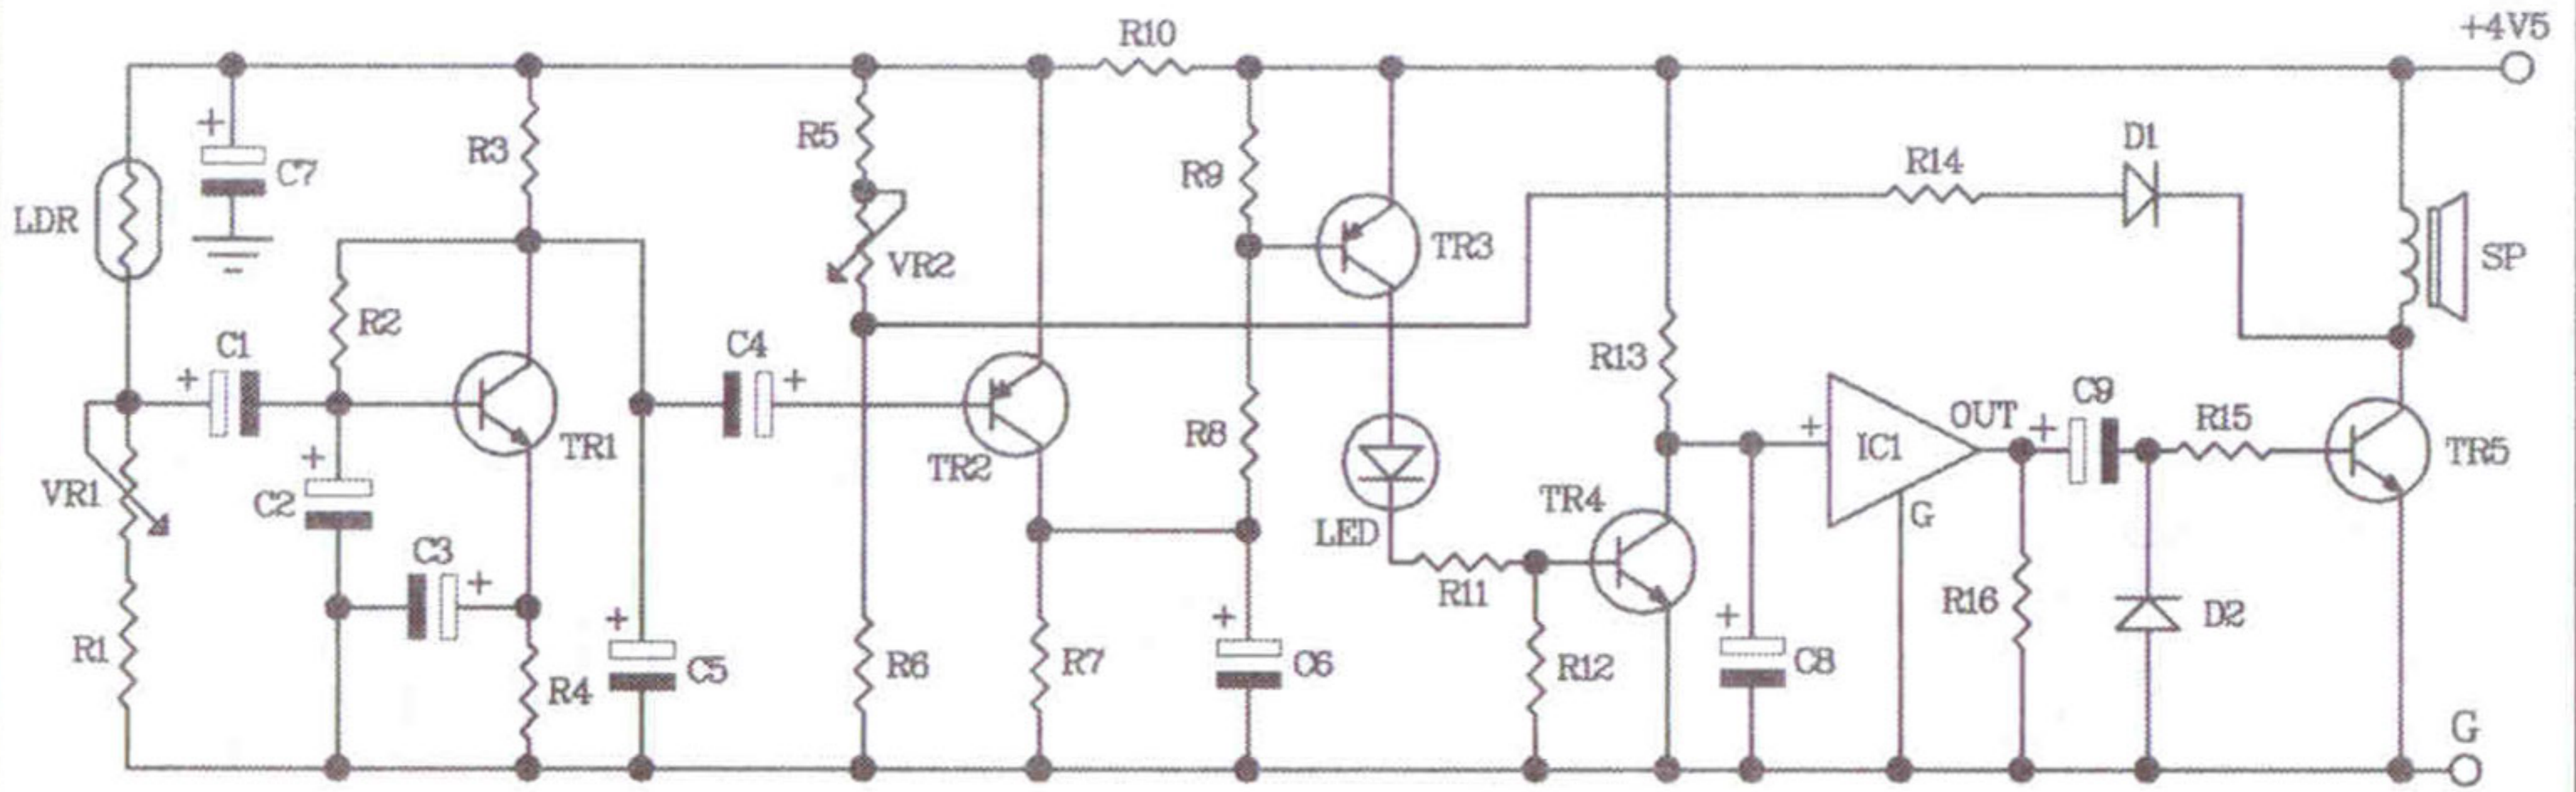

Figure 2. The visitor chime circuit

Figure 3. Connections

**NOTE:**

FUTURE BOX FB04 is suitable for this kit.

NEW KIT SET 

CODE FK	DESCRIPTION	POWER
167	FIREFLY LIGHT (NIGHT ACTIVATE)	3VDC.
275	THREE TRAIN SOUNDS (IC DIGITAL)	3VDC.
276	OWL VOICE (IC DIGITAL)	3VDC.
326	DUAL STATION INTERCOM&DOOR BELL (WITH 2 SPEAKER)	6-12VDC.
436	UHF REMOTE CONTROL 1 CH.	TX. 9VDC. RX. 12VDC.
673	MINI POWER AMP 1+1W. STEREO	3-12VDC.