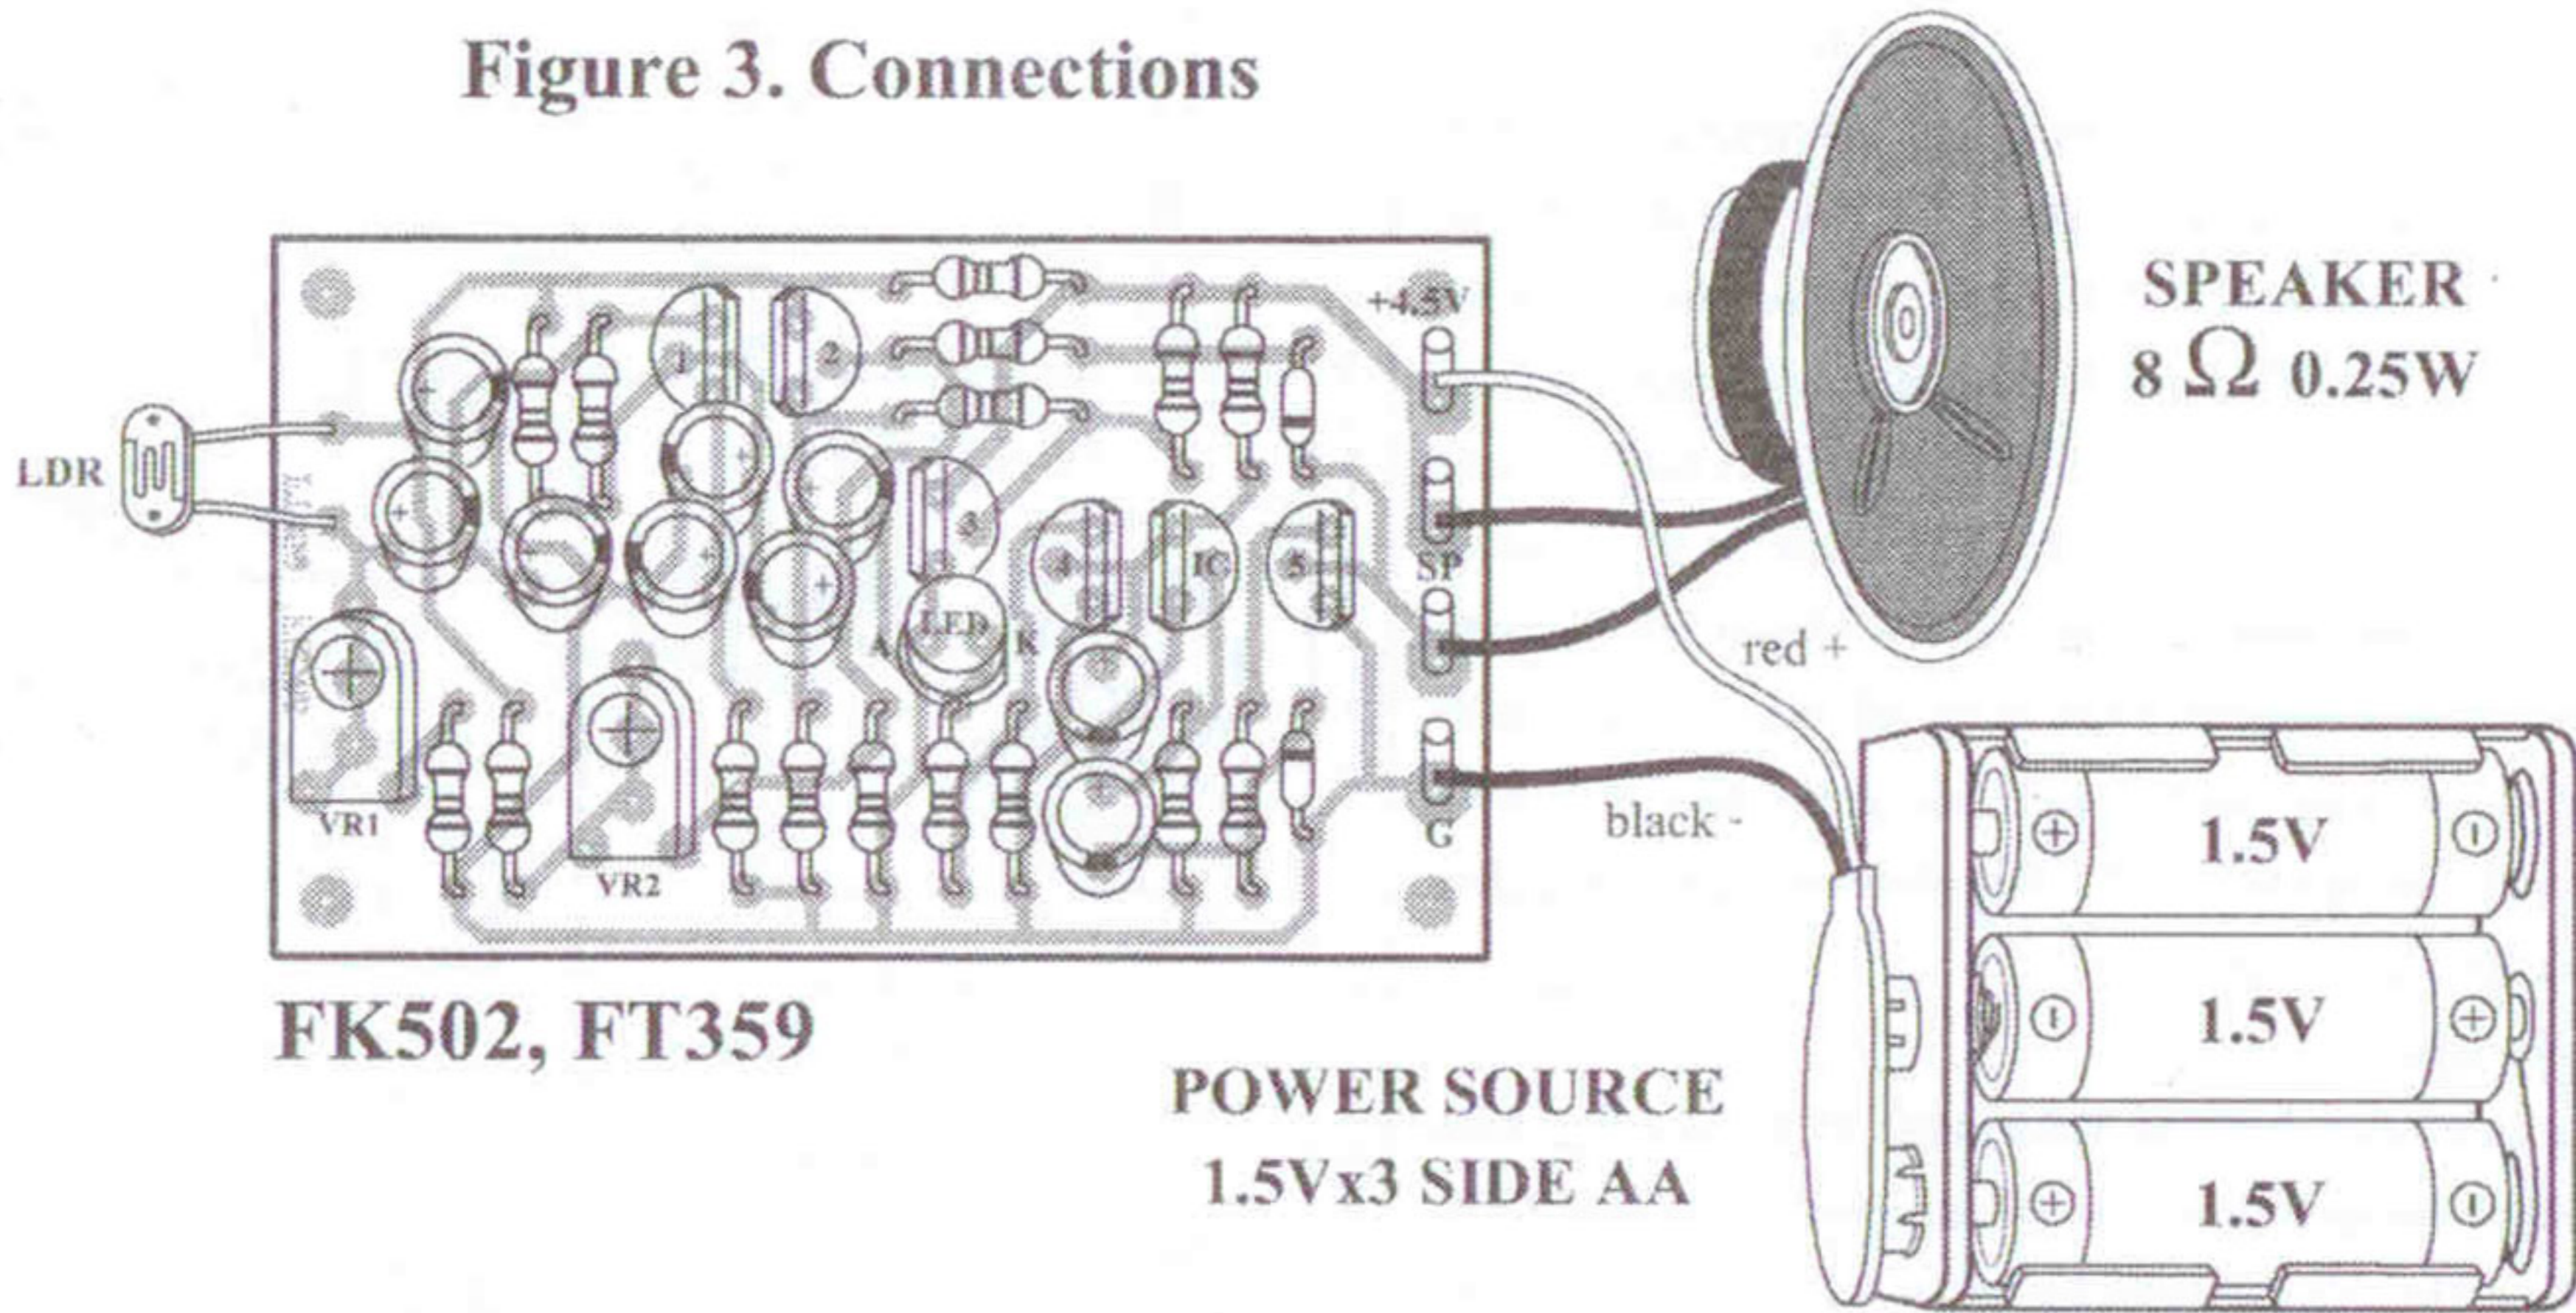

Figure 2. The visitor chime circuit

Figure 3. Connections

**NOTE:**

FUTURE BOX FB04 is suitable for this kit.

NEW KIT SET 

CODE FK	DESCRIPTION	POWER
167	FIREFLY LIGHT (NIGHT ACTIVATE)	3VDC.
275	THREE TRAIN SOUNDS (IC DIGITAL)	3VDC.
276	OWL VOICE (IC DIGITAL)	3VDC.
326	DUAL STATION INTERCOM&DOOR BELL (WITH 2 SPEAKER)	6-12VDC.
436	UHF REMOTE CONTROL 1 CH.	TX. 9VDC. RX. 12VDC.
673	MINI POWER AMP 1+1W. STEREO	3-12VDC.