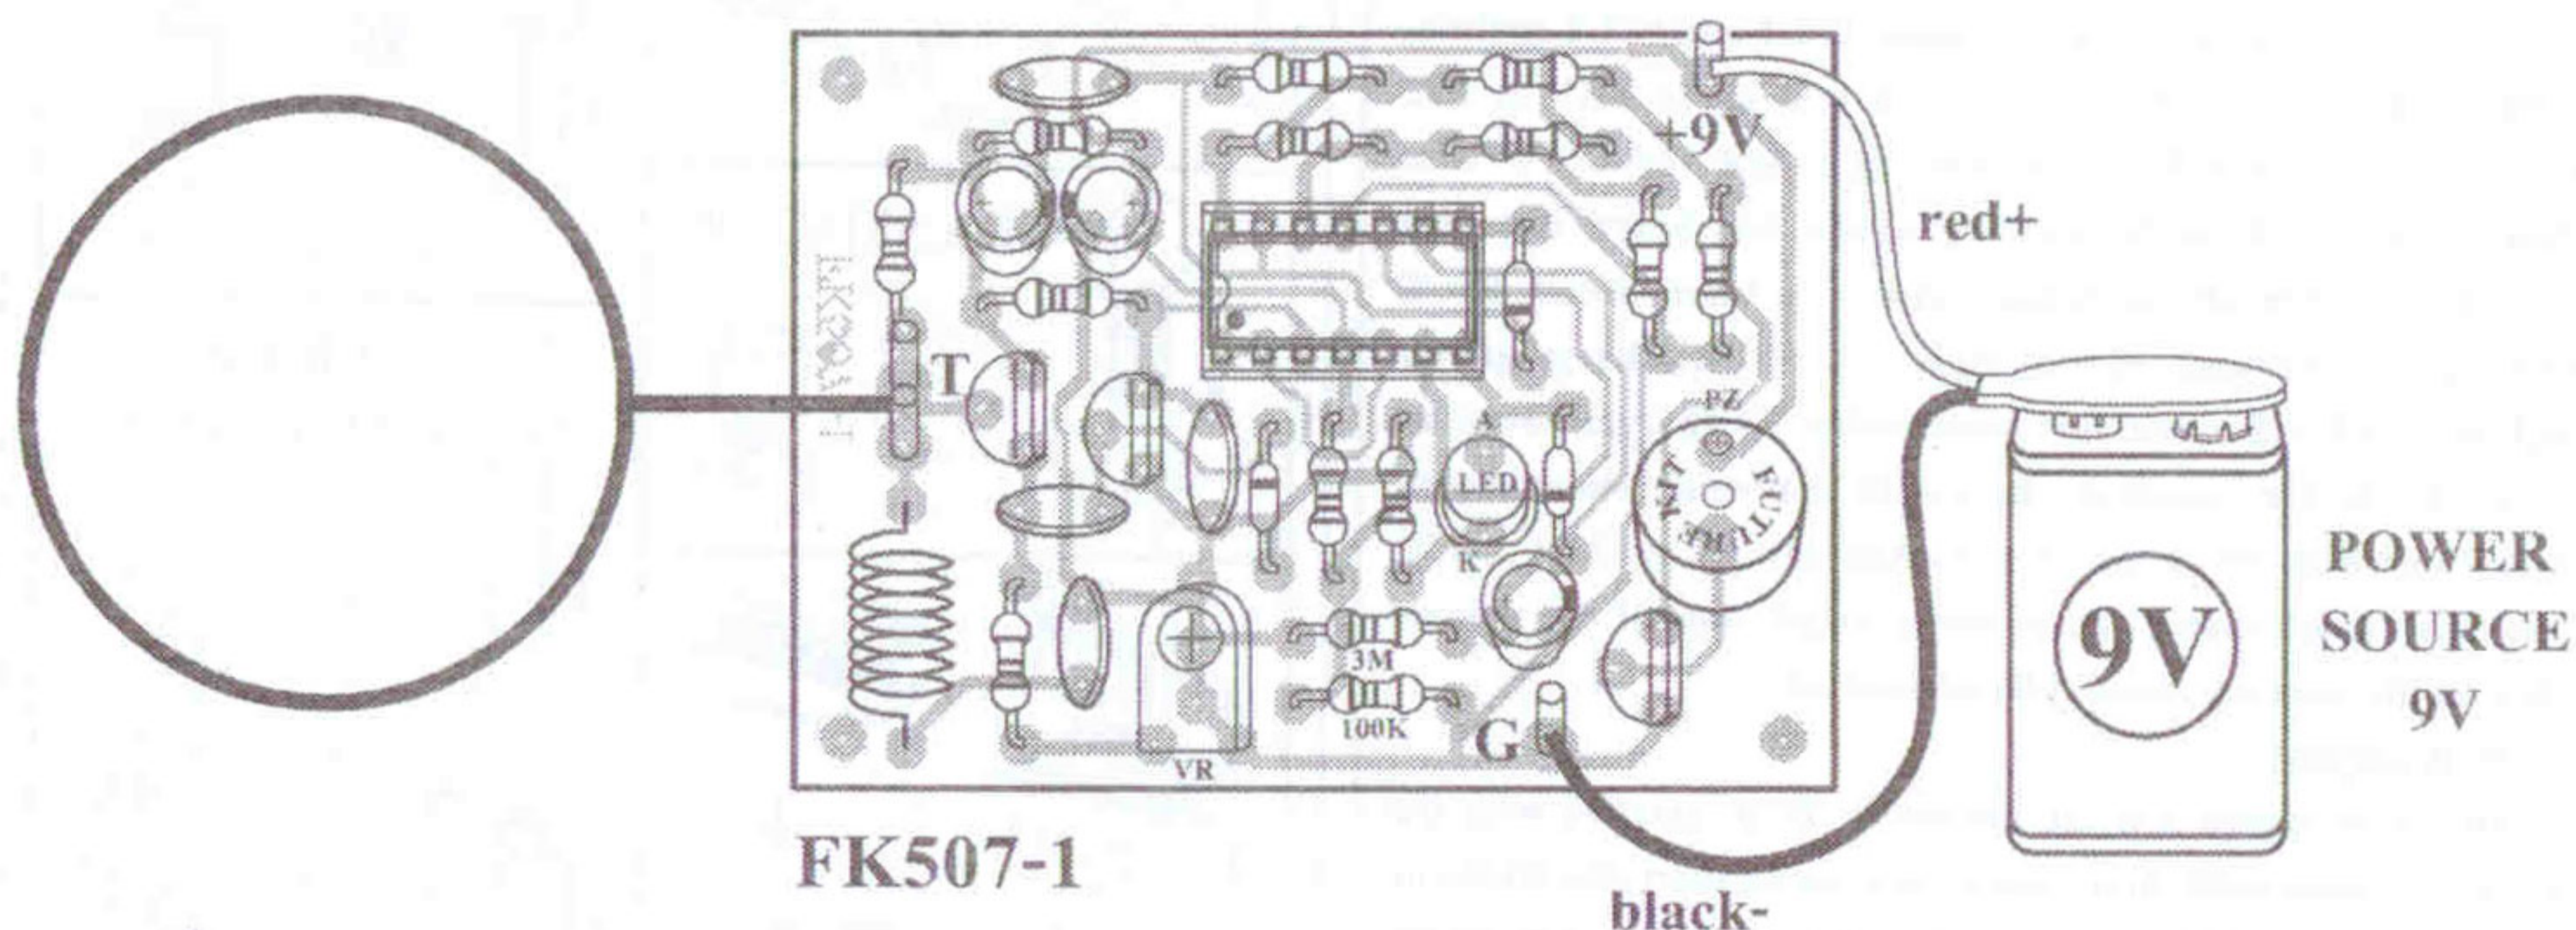

Figure 2. The door knob touch alarm circuit

Figure 3. Connections

NOTE:

FUTURE BOX FB03 is suitable for this kit.

NEW KIT SET

CODE FK	DESCRIPTION	POWER
167	FIREFLY LIGHT (NIGHT ACTIVATE)	3VDC.
275	THREE TRAIN SOUNDS (IC DIGITAL)	3VDC.
276	OWL VOICE (IC DIGITAL)	3VDC.
326	DUAL STATION INTERCOM&DOOR BELL (WITH 2 SPEAKER)	6-12VDC.
436	UHF REMOTE CONTROL 1 CH.	TX. 9VDC. RX. 12VDC.
673	MINI POWER AMP 1+1W. STEREO	3-12VDC.