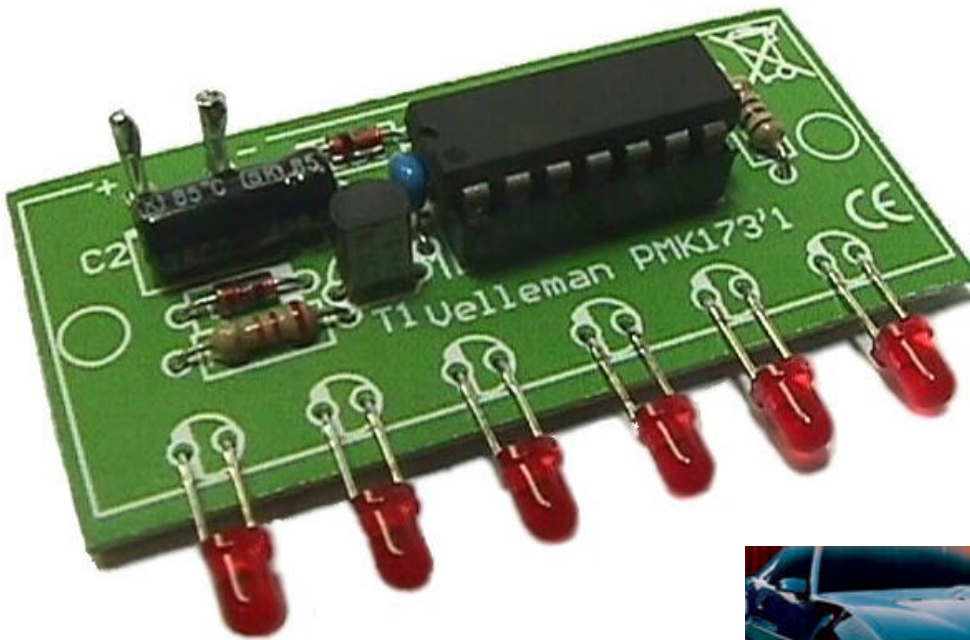

Mini 6-led chaser

MK173

As seen in classic TV series...

1 LED scans from side to side

Applications:

- Toys
- Scale and RC models
- As gadget
- For stage, plays, movies, etc...
- As attention grabber in stores, at exhibitions, etc...
- Your own unique application...

Specifications:

- 6 high-intensity 3mm red leds
- Fixed scan speed (side to side): 0.5s
- Power supply: 4-15VDC (20mA at 12VDC)
- Dimensions: 55x25x10mm