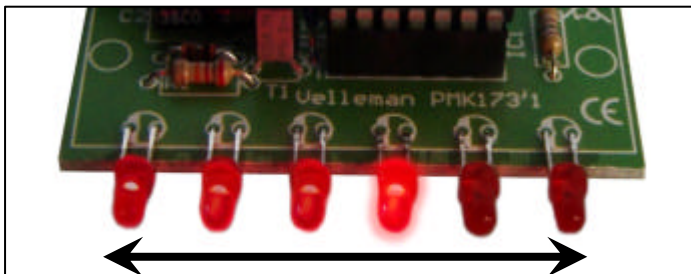

Mini 6-led chaser

MK173

As seen in classic TV series...

1 LED scans from side to side

Applications:

- Toys
- Scale and RC models
- As gadget
- For stage, plays, movies, etc...
- As attention grabber in stores, at exhibitions, etc...
- Your own unique application...

Specifications:

- 6 high-intensity 3mm red leds
- Fixed scan speed (side to side): 0.5s
- Power supply: 4-15VDC (20mA at 12VDC)
- Dimensions: 55x25x10mm