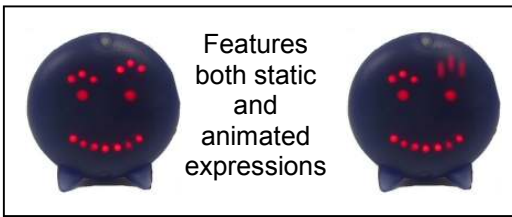

## Animated LED Smiley

- ☺ Choice of expressions to suit every mood!
- ☺ Choose between static or animated expressions
- ☺ Great as desktop mood indicator or attention grabber
- ☺ Complete with enclosure

On/off/expression select button at the back

**Technical:**  
 Power supply: 3x AAA battery  
 Power consumption: 15mA  
 Dimensions: 75x75x32mm